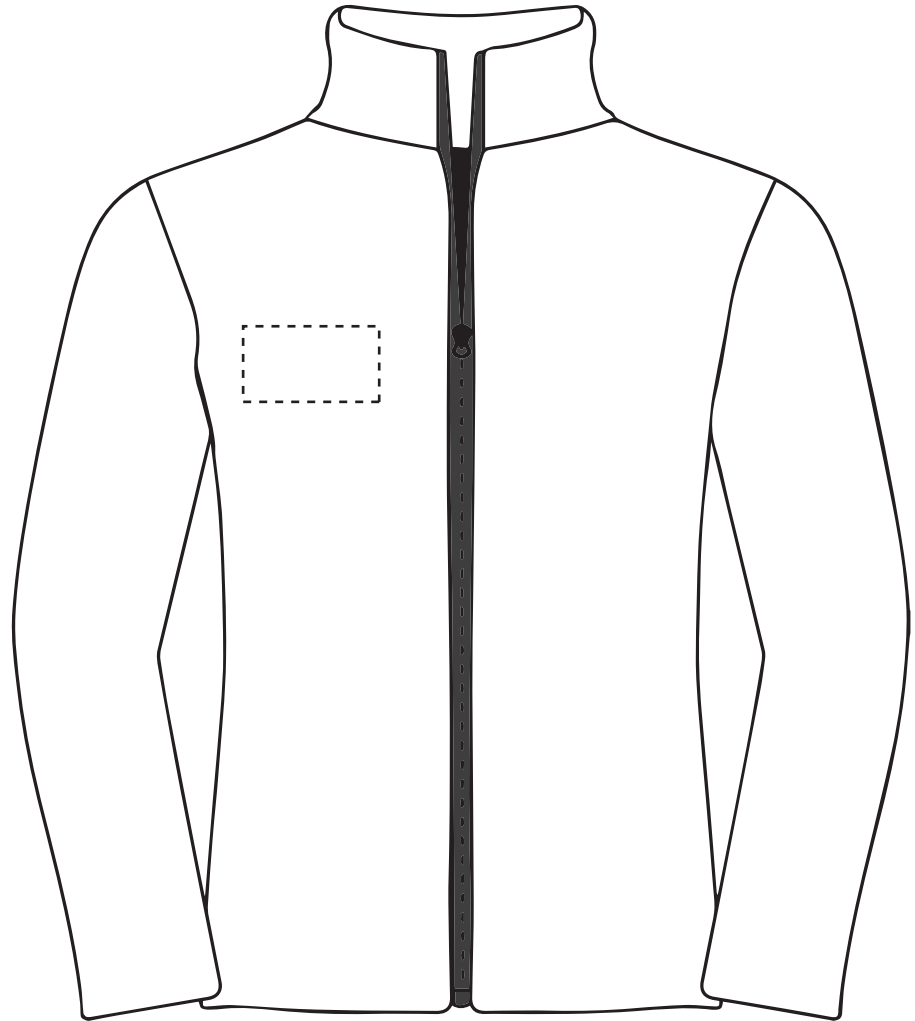

Your Ref:	Quantity:	Product Code: JF0023
Our Ref:	Version: 1	Product Colour: White

PRINTING CONCERNS: PRINT MAY DISCOLOUR

PRODUCT INFO: DUE TO THE NATURE OF THE PRODUCT THE PRINT POSITION MAY VARY BY 2 - 3 MM

Madeira Thread Colours

The dashed line is to demonstrate print area and will not appear on your printed item

- Colour 1
- Colour 1
- Colour 1
- Colour 1

ARTWORK SCALE 20%