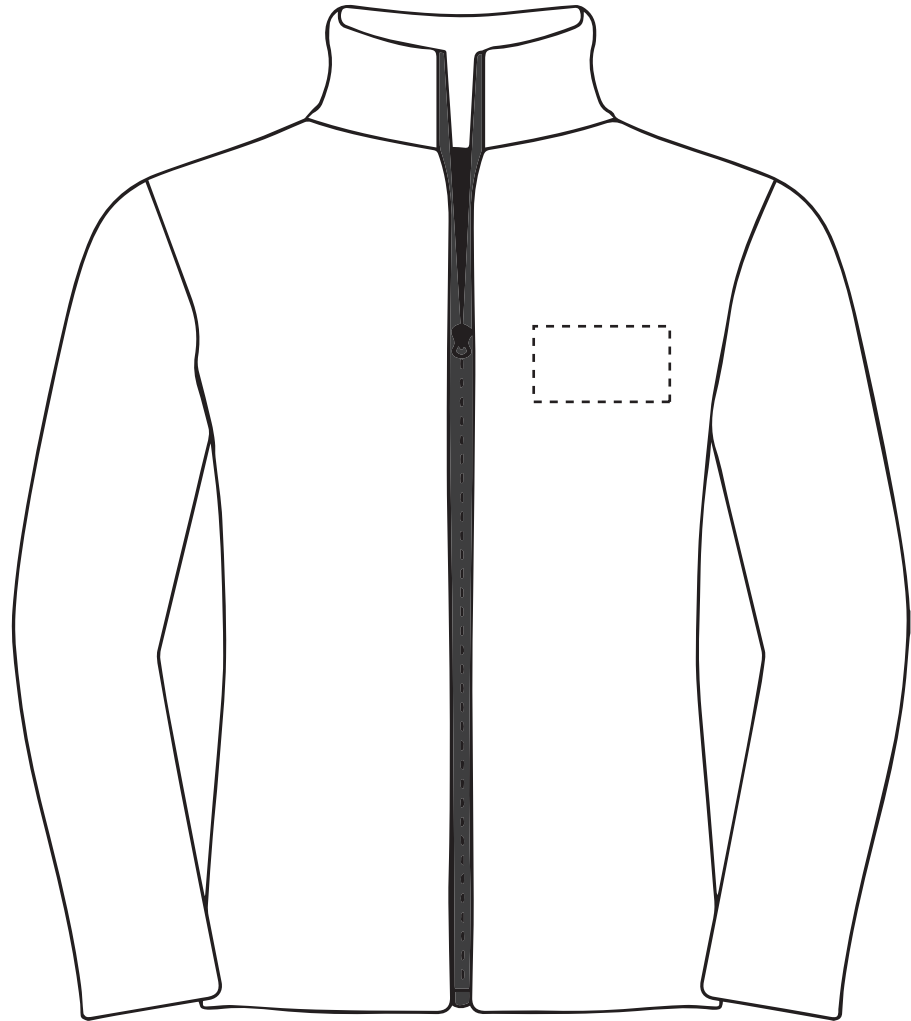

Your Ref:	Quantity:	Product Code: JF0022
Our Ref:	Version: 1	Product Colour: White

PRINTING CONCERNS: PRINT MAY DISCOLOUR

PRODUCT INFO: DUE TO THE NATURE OF THE PRODUCT THE PRINT POSITION MAY VARY BY 2 - 3 MM

Madeira Thread Colours

The dashed line is to demonstrate print area and will not appear on your printed item

- Colour 1
- Colour 1
- Colour 1
- Colour 1

ARTWORK SCALE 20%

Product Image for visualisation
- colours may vary